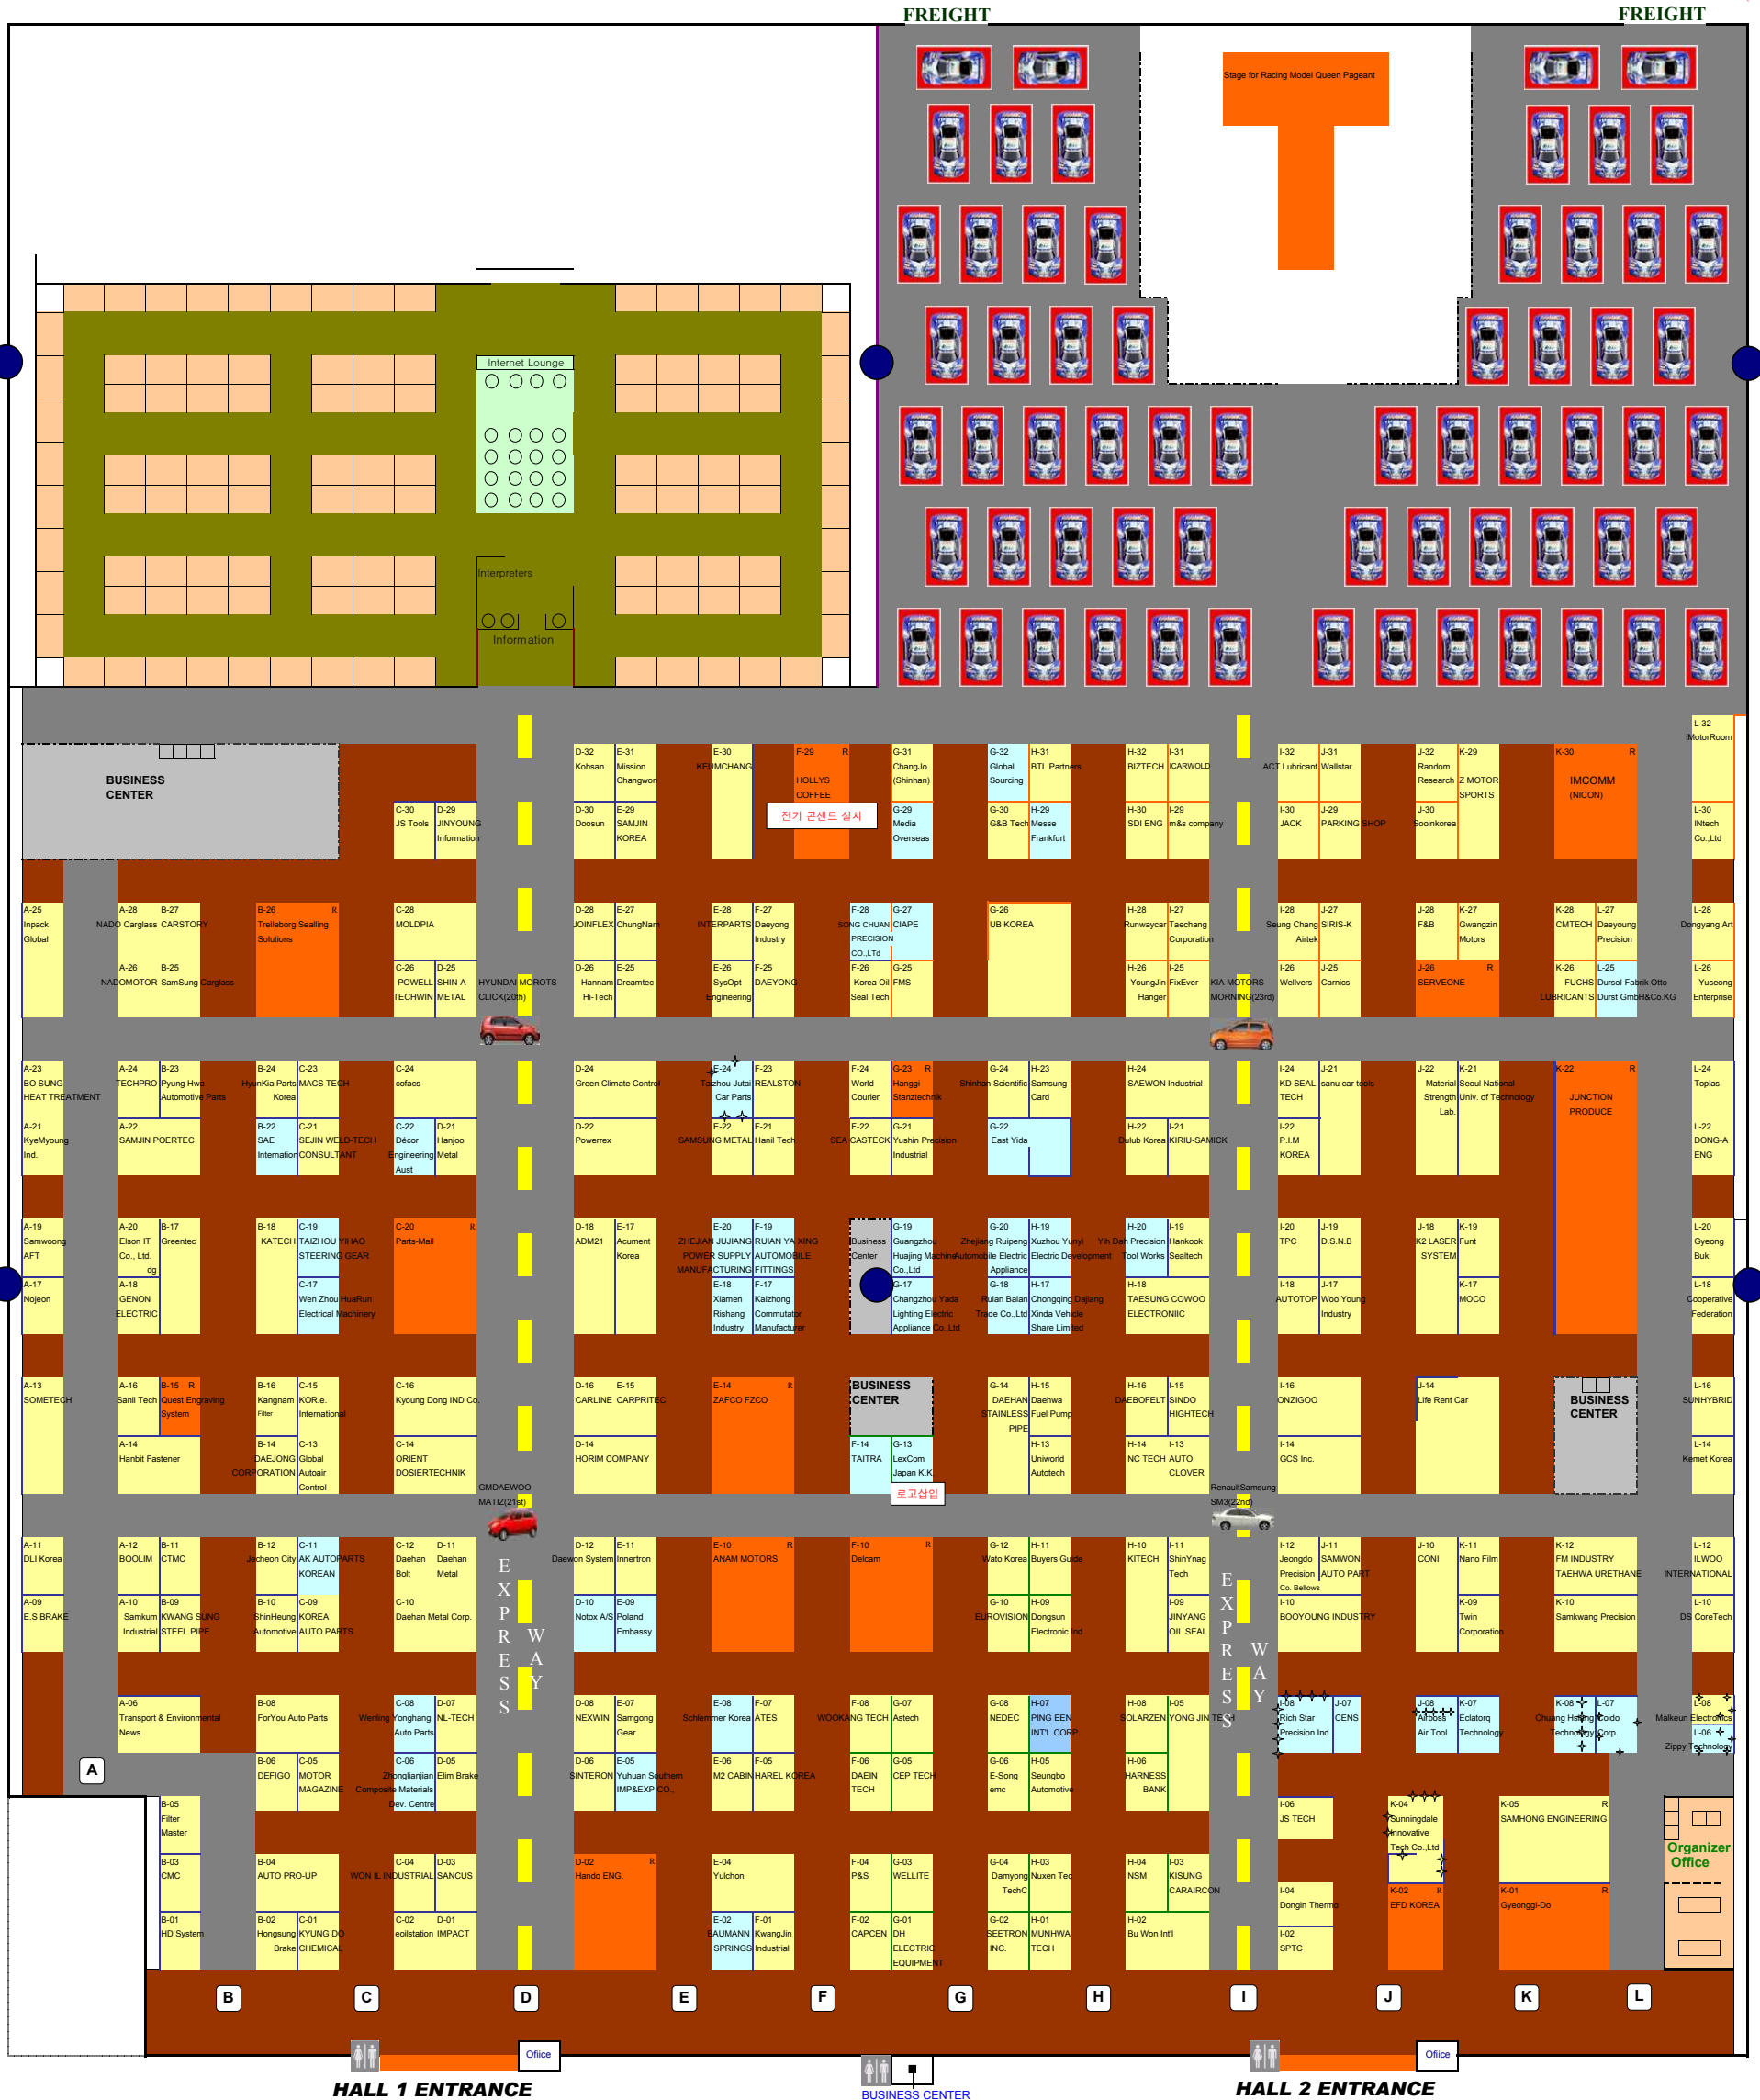

FLOOR PLAN

KOAA show 2008 **AUTO ELECTRONICS 2008**
 Nov. 20(Thu)~23(Sun), 2008 KINTEX

PARKING LOT FOR LORRIES

HALL 1 ENTRANCE

BUSINESS CENTER

HALL 2 ENTRANCE

Ticketing Visitor Registration